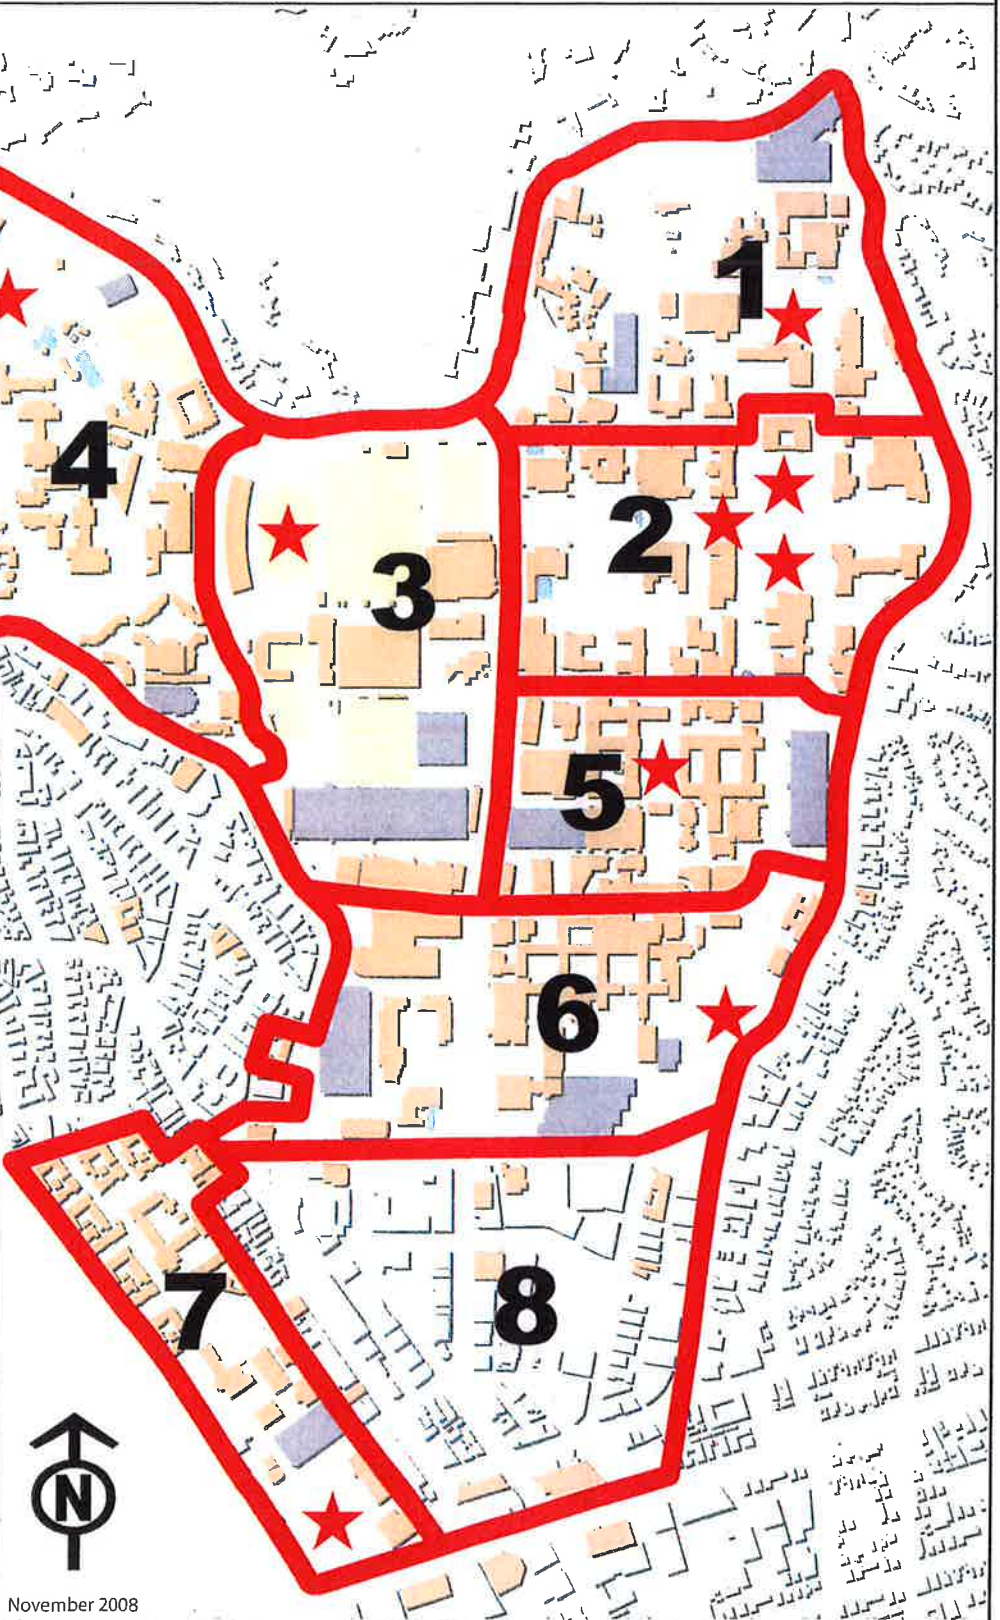

## Campus Evacuation Areas for Major Emergencies or Disasters

### Region Evacuation Areas

If several buildings must evacuate outdoors during emergencies, occupants will gather in region evacuation areas. Information command posts will be set up at these sites.

- 1** Sculpture Garden / Anderson Complex
- 2** Perloff / Schoenberg Plaza / Dickson Plaza
- 3** Drake Stadium
- 4** Sunset Recreation Center
- 5** Science Quad
- 6** Mathias Botanical Garden
- 7 8** Parking Lot 36
- ★** Region evacuation area